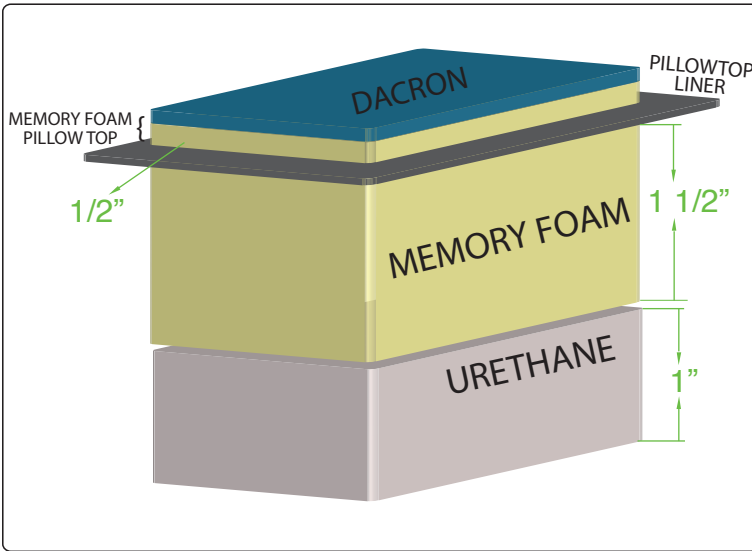

PILLOW TOP CUSHION CONSTRUCTION

MEMORY FOAM  
PILLOW TOP

URETHANE  
PILLOW TOP

MEMORY FOAM

STANDARD

URETHANE FOAM : 26-45 medium weight - MEMORY FOAM : 5 lbs  
LINER MATERIAL : 1000 D. nylon - DACRON : 1" synthetic woven fibers