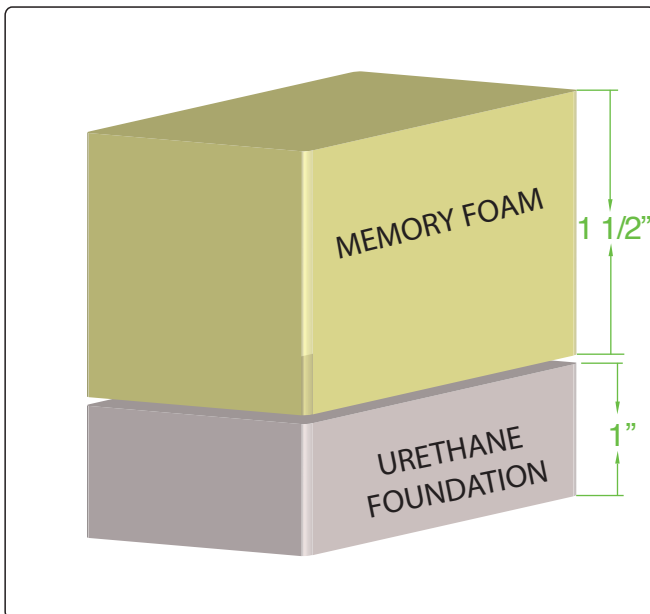

PILLOW TOP CUSHION CONSTRUCTION

MEMORY FOAM  
PILLOW TOP

URETHANE  
PILLOW TOP

MEMORY FOAM

STANDARD

URETHANE FOAM : 26-45 medium weight - MEMORY FOAM : 5 lbs  
LINER MATERIAL : 1000 D. nylon - DACRON : 1" synthetic woven fibers