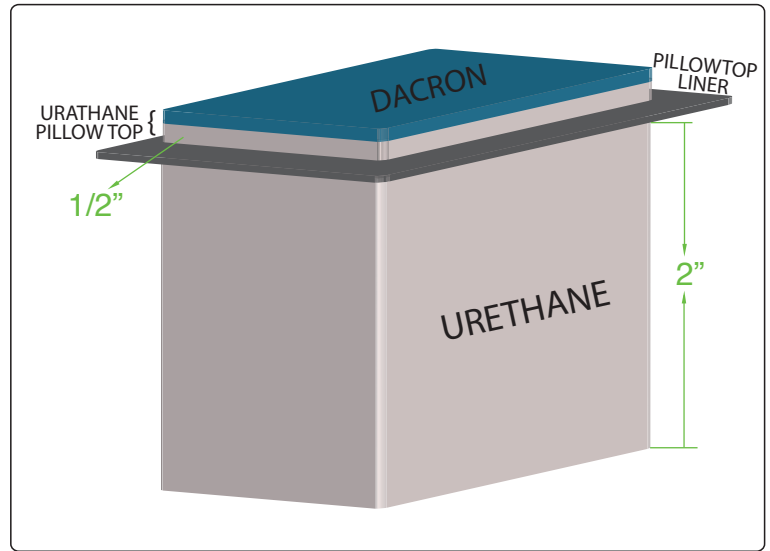

PILLOW TOP CUSHION CONSTRUCTION

MEMORY FOAM  
PILLOW TOP

URETHANE  
PILLOW TOP

MEMORY FOAM

STANDARD

URETHANE FOAM : 26-45 medium weight - MEMORY FOAM : 5 lbs  
LINER MATERIAL : 1000 D. nylon - DACRON : 1" synthetic woven fibers